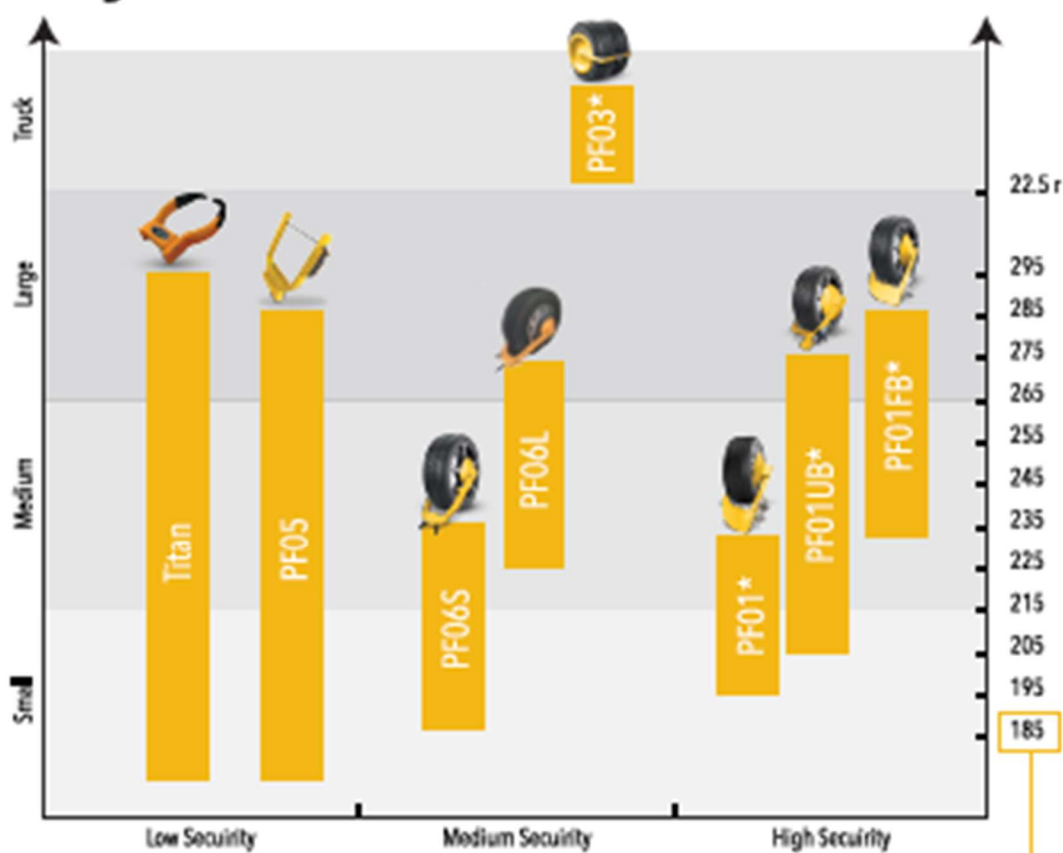

Buyers Guide

Vehicle Size

Small Regular Cars and personal trailer

Medium Small and midsize luxury and sports cars

Large Full size pickups and SUVs

Truck Full size trailers, Full sized box trucks

* Need a Lock

185 / 55 R 16

Tire Width